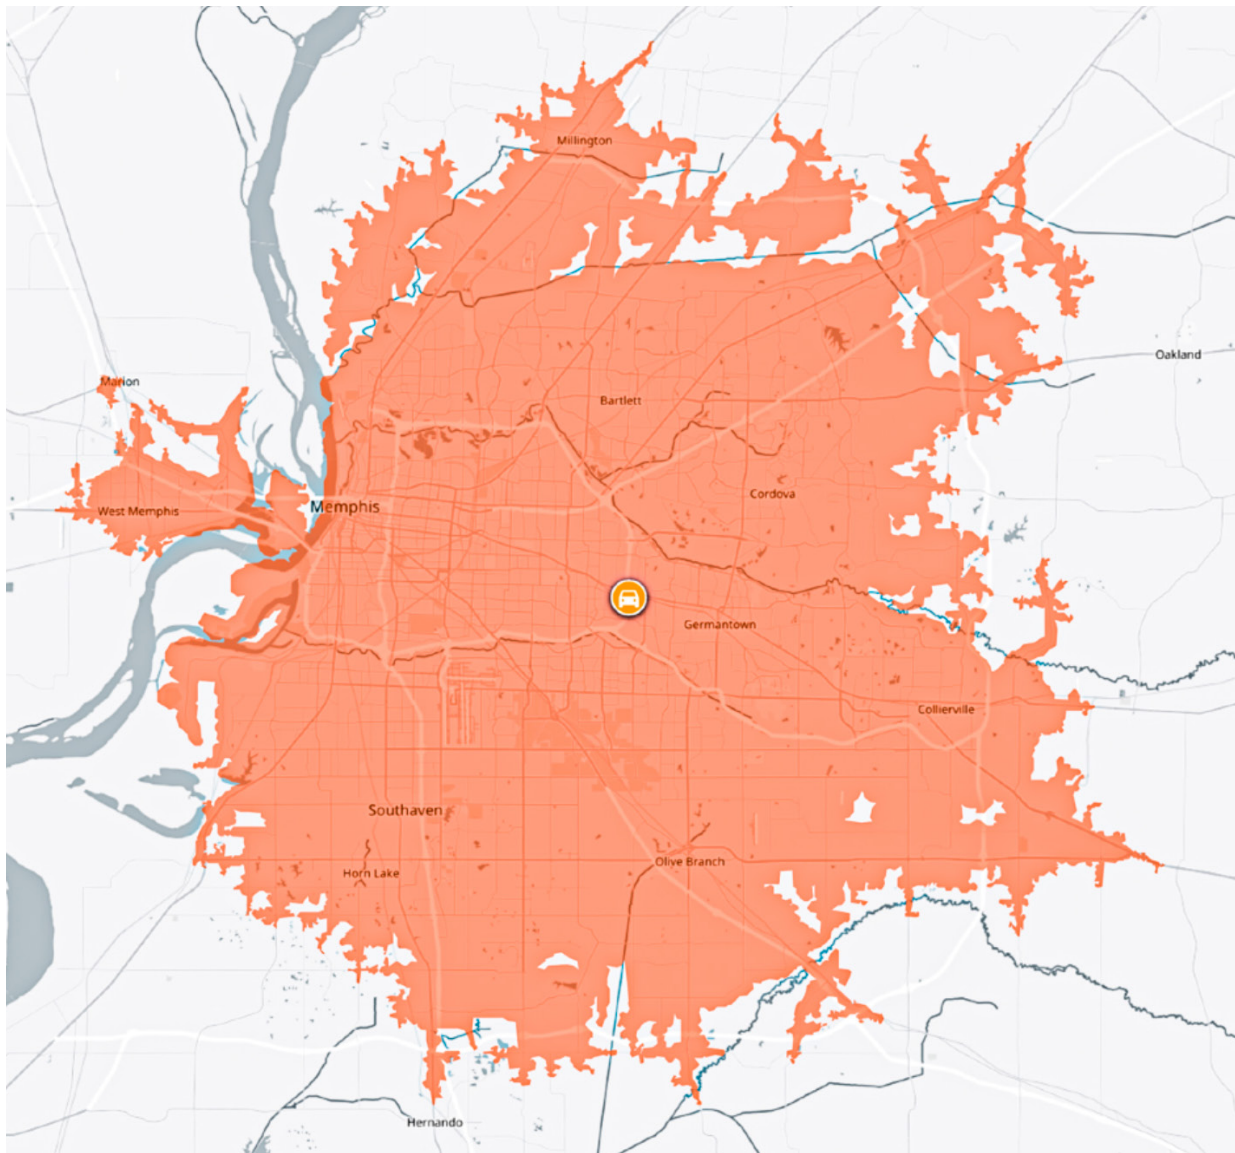

Travel Coverage Area

WE TRAVEL FAR AND WIDE

Local, regional and national assignments are available.

Fees may apply for travel time beyond this map area.

(The map is only a guide. Based on 60 minutes roundtrip travel from center point.)